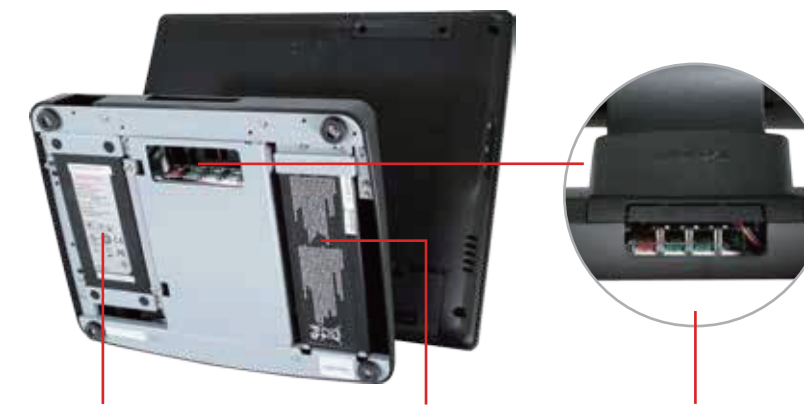

Power Adaptor

UPS Battery

PoweredUSB Ports

Patented Fanless Technology

Solve the fan maintenance issue and provide silent mode operation, which is ideally suited for high-end boutique stores or hospital environments.

GEN8E Base (U.S. Patent 9004436)

Optional GEN8E base integrates internal power adaptor and PoweredUSB port into the base stand, which keeps counters clutter-free.